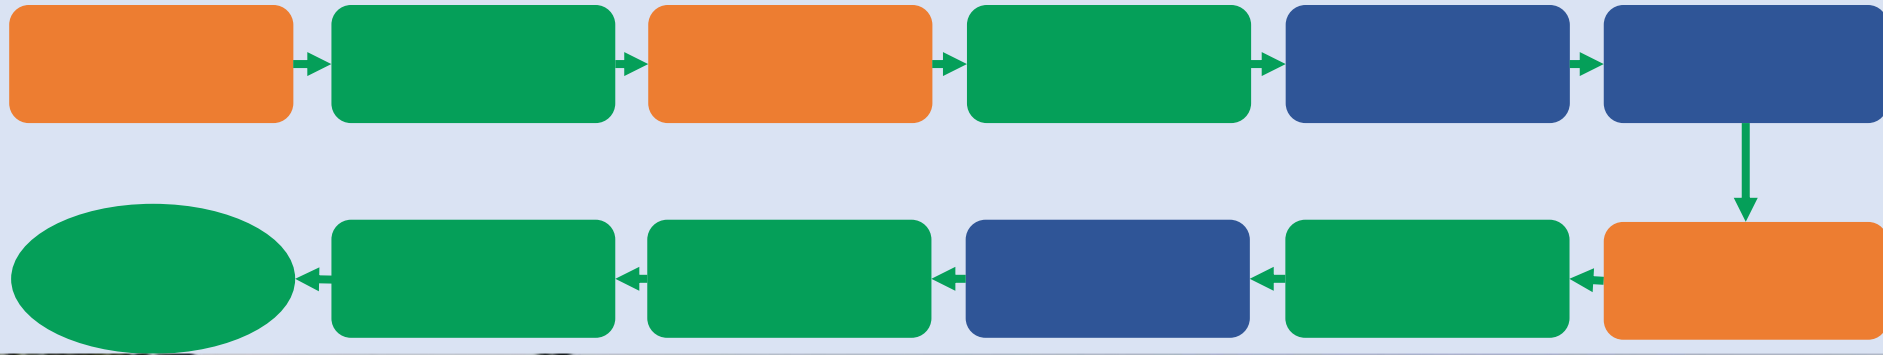

河海大學

HOHAI UNIVERSITY

<https://www.yjszsms.com/school/10294>

1

1

win8

2

&

Chrome

<https://www.google.cn/intl/zh-CN/chrome/>

<https://meeting.tencent.com/>

3

3

3.1

河海大學  
HOHAI UNIVERSITY

5.

### &

4

4.2

4

4.4

The screenshot shows the web interface for Hohai University's Graduate Admission Remote Interview Service Platform. At the top left is the university's logo and name. The main header area features the title "研究生招生在线面试平台" (Graduate Admission Remote Interview Service Platform) and the English translation "Remote Interview Service Platform". A prominent yellow button labeled "设备检测" (Device Check) is visible. Below the header, a "Welcome 石" (Welcome Shi) message is displayed. Two key time slots are highlighted: "面试时间: 2020年04月27日 08:00 至 15:00" (Interview Time: April 27, 2020, 08:00 to 15:00) and "取号时间: 2020年04月26日 13:00 至 14:00" (Numbering Time: April 26, 2020, 13:00 to 14:00). A blue "取号" (Numbering) button is located next to the numbering time slot. On the right side, there is a "通知公告" (Notice) section. The interface is decorated with a blue and yellow color scheme and includes a 3D graphic of a book and a scale.